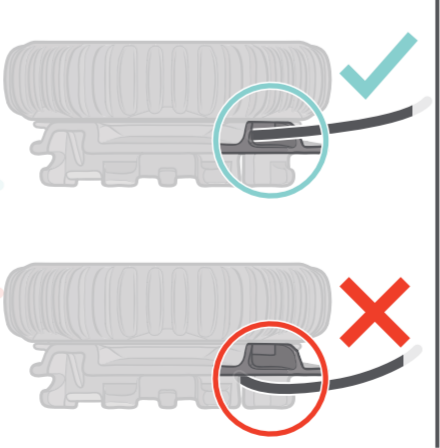

M⁴

TONGUE + CS3

BOA

CONTENTS

TOOLS NEEDED

RECOMMENDED: VIEW REPAIR VIDEO
THEBOASYSTEM.COM/REPAIR

1000007

RULER
CM