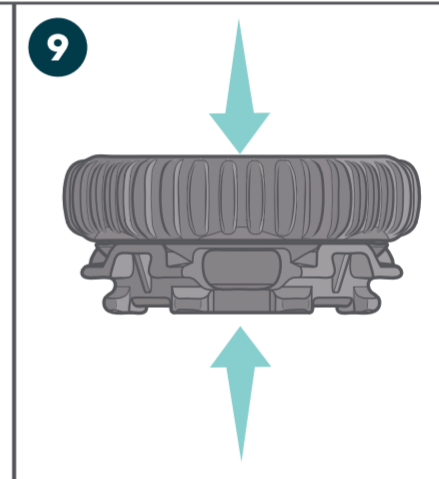

M⁴

TONGUE + CS3

BOA

CONTENTS

TOOLS NEEDED

RECOMMENDED: VIEW REPAIR VIDEO
THEBOASYSTEM.COM/REPAIR

1000007

RULER
CM