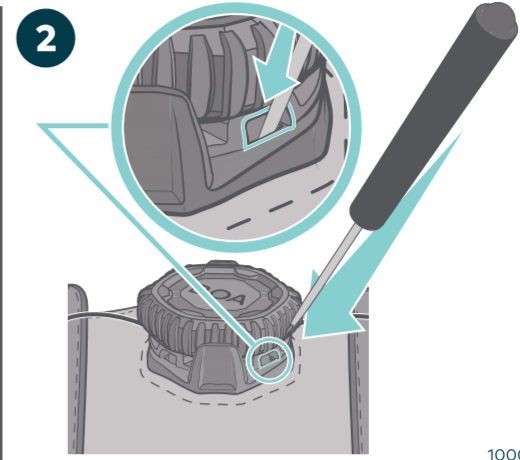

M⁴

TONGUE + CS3

BOA

CONTENTS

TOOLS NEEDED

RECOMMENDED: VIEW REPAIR VIDEO
THEBOASYSTEM.COM/REPAIR

1000007

RULER
CM