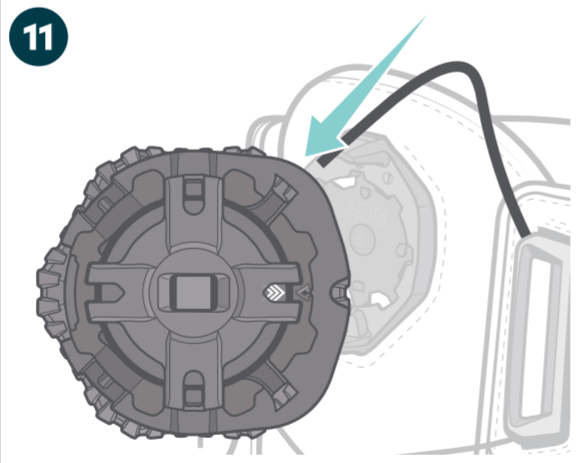

M⁴

TONGUE + CS3

BOA

CONTENTS

TOOLS NEEDED

RECOMMENDED: VIEW REPAIR VIDEO
THEBOASYSTEM.COM/REPAIR

1000007

RULER
CM