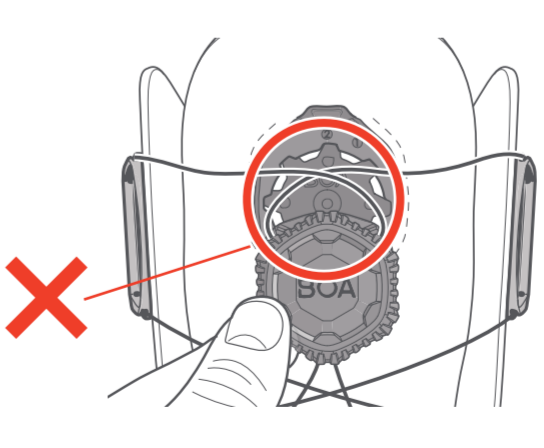

M⁴

TONGUE + CS3

BOA

CONTENTS

TOOLS NEEDED

RECOMMENDED: VIEW REPAIR VIDEO
THEBOASYSTEM.COM/REPAIR

1000007

RULER
CM