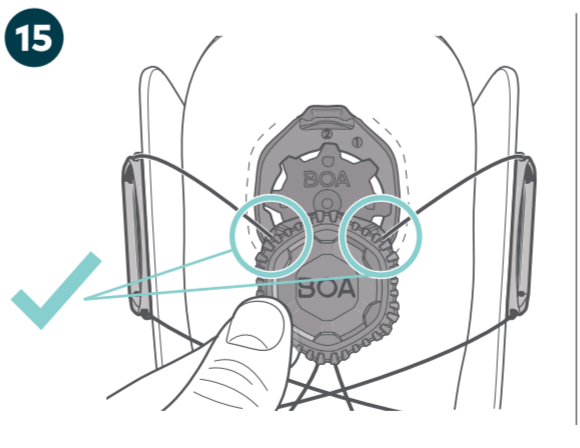

M⁴

TONGUE + CS3

BOA

CONTENTS

TOOLS NEEDED

RECOMMENDED: VIEW REPAIR VIDEO
THEBOASYSTEM.COM/REPAIR

1000007

RULER
CM