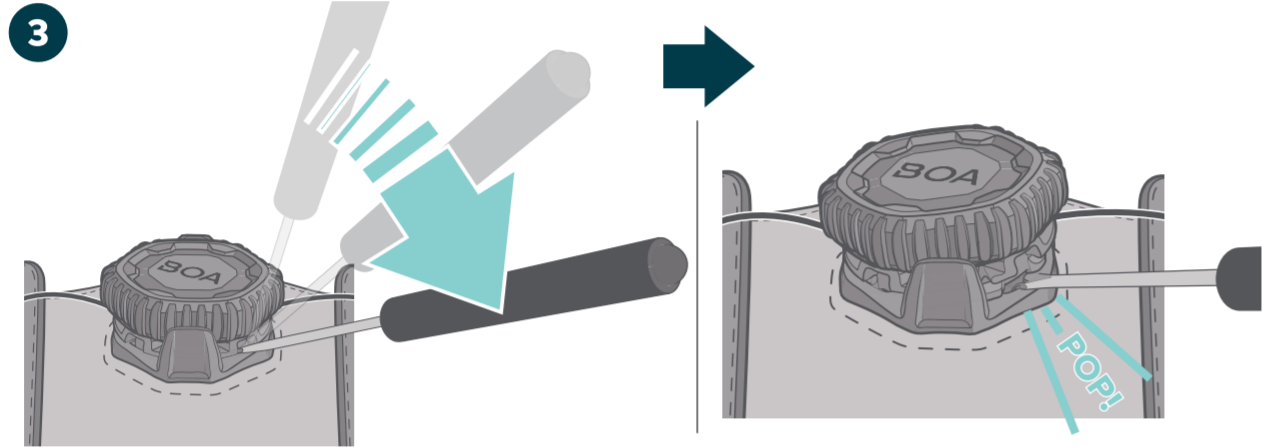

M⁴

TONGUE + CS3

BOA

CONTENTS

TOOLS NEEDED

RECOMMENDED: VIEW REPAIR VIDEO
THEBOASYSTEM.COM/REPAIR

1000007

RULER
CM