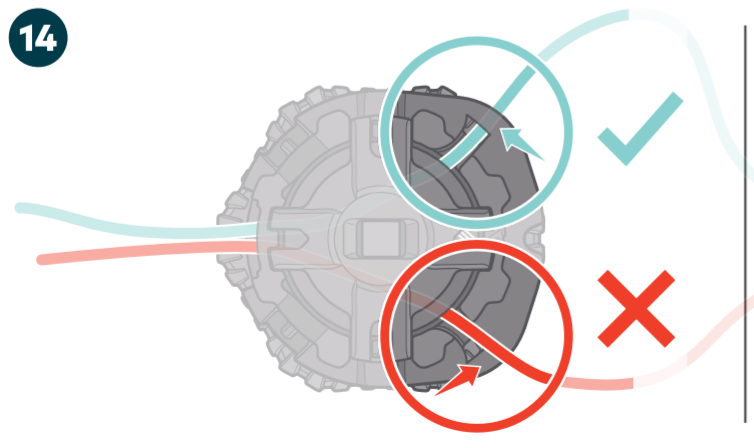

M⁴

TONGUE + CS3

BOA

CONTENTS

TOOLS NEEDED

RECOMMENDED: VIEW REPAIR VIDEO
THEBOASYSTEM.COM/REPAIR

1000007

RULER
CM