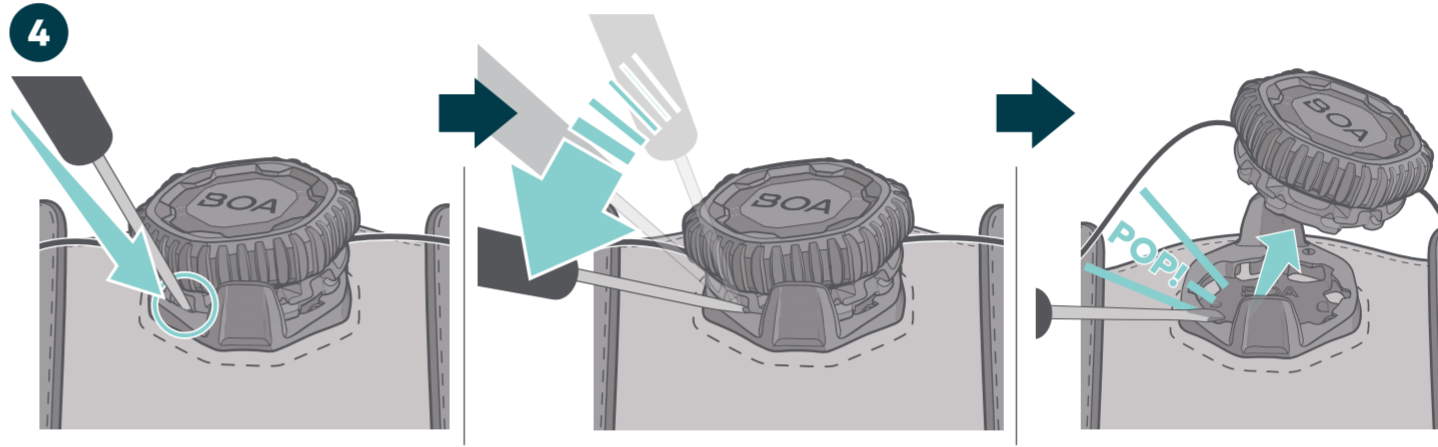

M⁴

TONGUE + CS3

BOA

CONTENTS

TOOLS NEEDED

RECOMMENDED: VIEW REPAIR VIDEO
THEBOASYSTEM.COM/REPAIR

1000007

RULER
CM