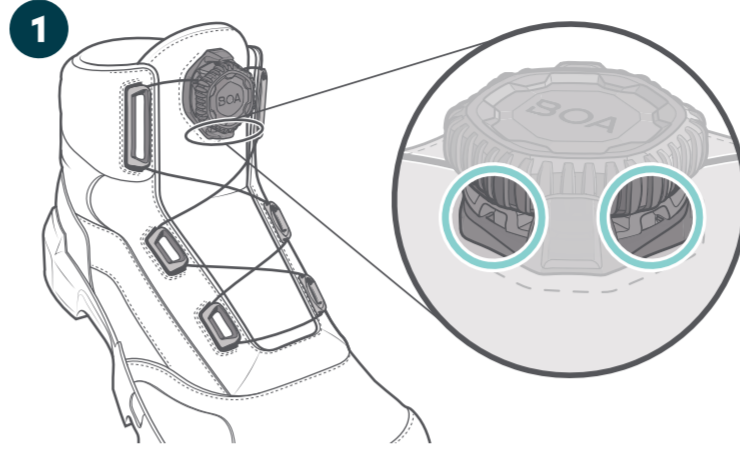

M⁴

TONGUE + CS3

BOA

CONTENTS

TOOLS NEEDED

RECOMMENDED: VIEW REPAIR VIDEO
THEBOASYSTEM.COM/REPAIR

1000007

RULER
CM