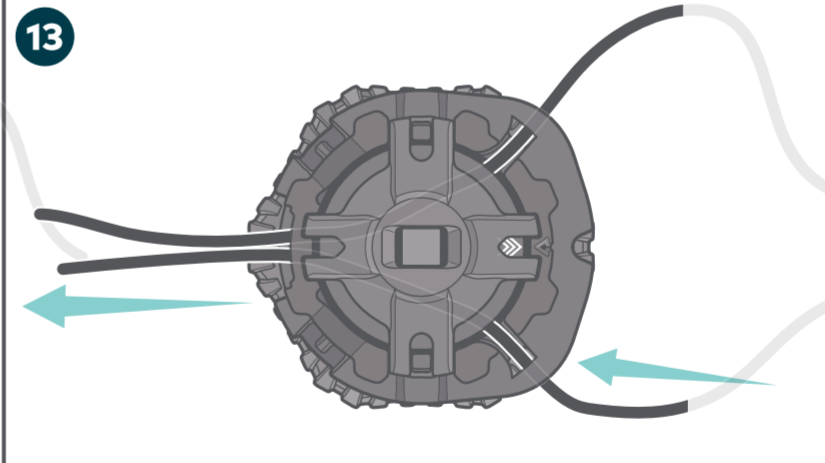

M⁴

TONGUE + CS3

BOA

CONTENTS

TOOLS NEEDED

RECOMMENDED: VIEW REPAIR VIDEO
THEBOASYSTEM.COM/REPAIR

1000007

RULER
CM