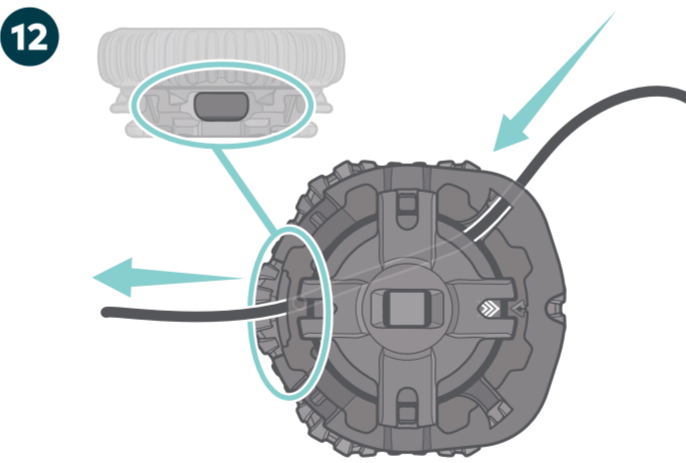

M⁴

TONGUE + CS3

BOA

CONTENTS

TOOLS NEEDED

RECOMMENDED: VIEW REPAIR VIDEO
THEBOASYSTEM.COM/REPAIR

1000007

RULER
CM