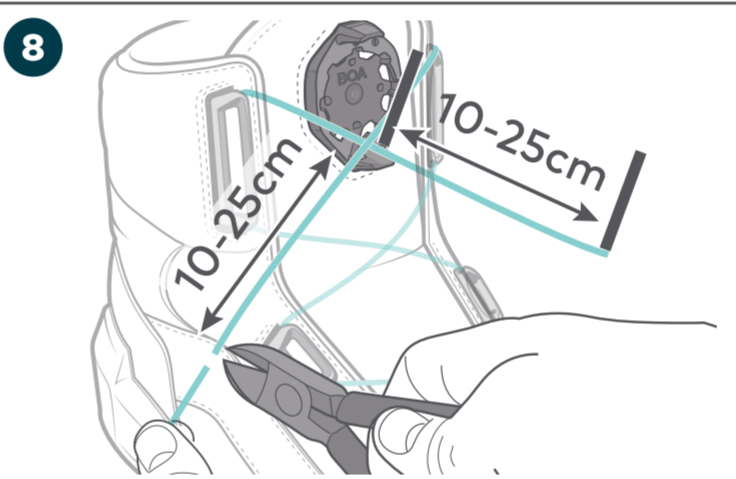

M⁴

TONGUE + CS3

BOA

CONTENTS

TOOLS NEEDED

RECOMMENDED: VIEW REPAIR VIDEO
THEBOASYSTEM.COM/REPAIR

1000007

RULER
CM