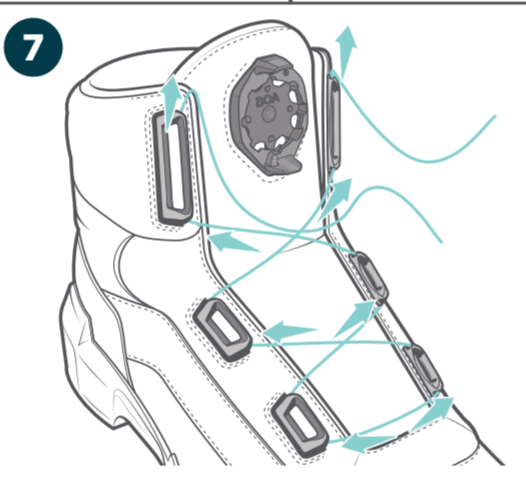

M⁴

TONGUE + CS3

BOA

CONTENTS

TOOLS NEEDED

RECOMMENDED: VIEW REPAIR VIDEO
THEBOASYSTEM.COM/REPAIR

1000007

RULER
CM